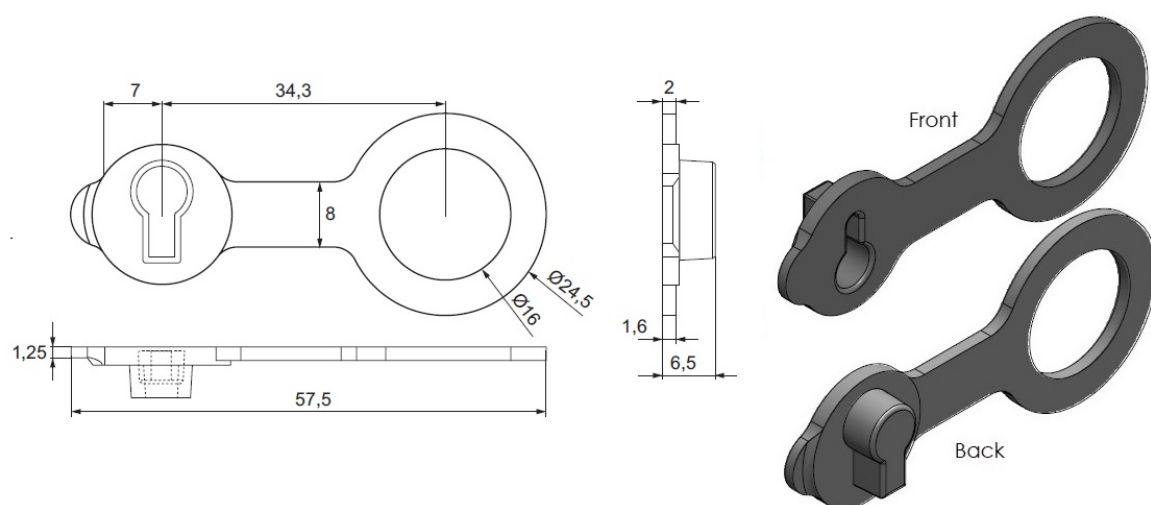

PRODUCT SHEET

Description:

Soft Plug for Sliding Door Lock C409, Silicon, Grey RAL 7001

Item number:

14.09.303-0

Units	Box	Carton	HS Code	Barcode
Pcs.	100	10000	3910000090	
5704866489195				

SISO A/S

Mileparken 11
DK-2740 Skovlunde
Denmark
VAT: DK 24786013